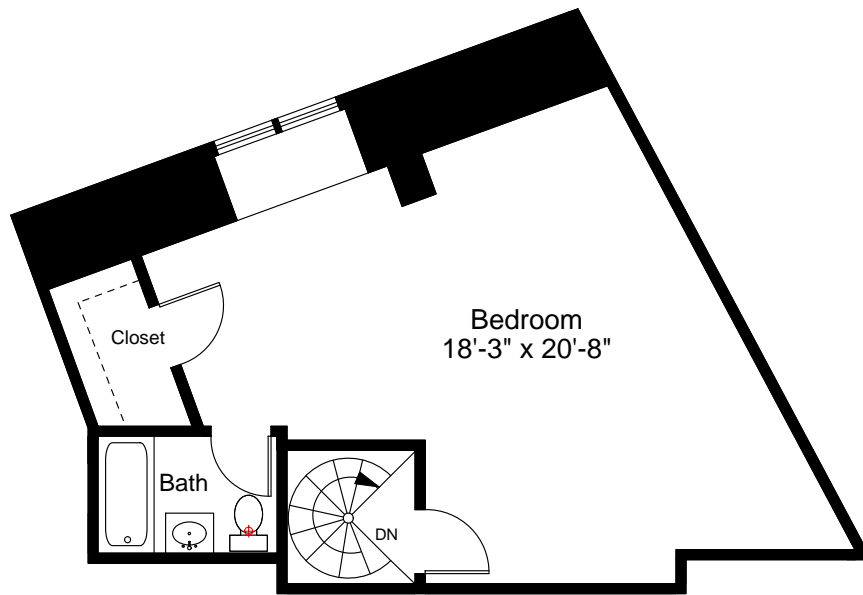

First Floor Plan
Ceiling Height = 8'-0"

Lincoln Wharf, Unit 706
Boston, MA 02109

Scale 1/8" = 1'-0"

1

Completed: February, 2007

Note: Dimensions are not guaranteed and are provided for informational purposes only.

NEW ENGLAND
FLOOR PLANS
(617) 872-3336

Second Floor Plan
Ceiling Height = 7'-10"

Lincoln Wharf, Unit 706
Boston, MA 02109

Scale 1/8" = 1'-0"

2

Completed: February, 2007

Note: Dimensions are not guaranteed and are provided for informational purposes only.