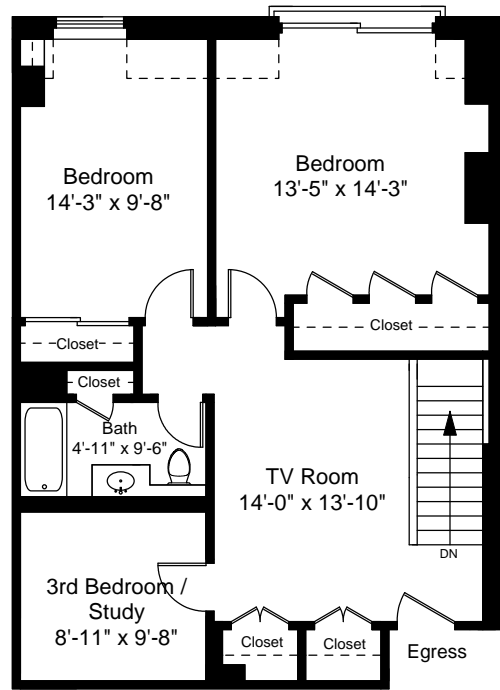

First Floor Plan
Ceiling Height = 10'-9"

Second Floor Plan
Ceiling Height = 10'-0"

517-617 Lewis Wharf
Boston, MA 02109

1

Completed: October, 2012

Note: Dimensions are not guaranteed and are provided for informational purposes only.