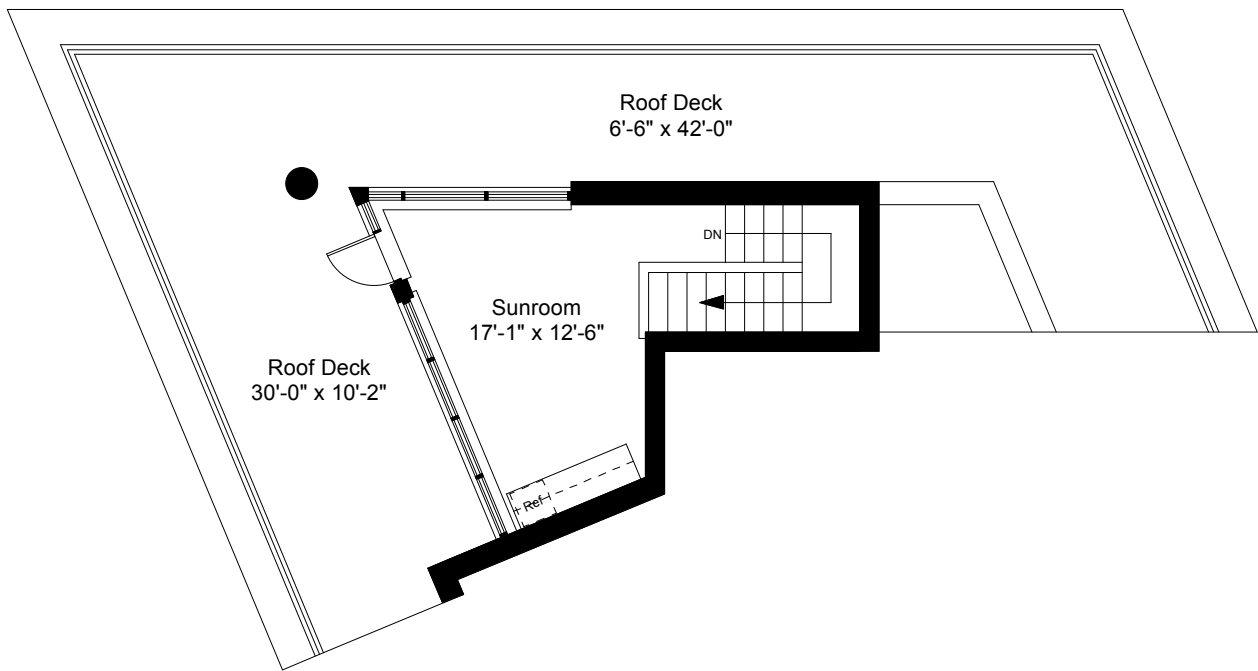

First Floor Plan  
Ceiling Height = 9'-3"

580 Washington Street, PH 2  
Boston, MA 02111

1

Completed: December 2015

Note: Dimensions are not guaranteed and are provided for informational purposes only.

NEW ENGLAND  
FLOOR PLANS  
& PHOTOGRAPHY  
(800) 328-0217

Second Floor Plan  
Ceiling Height = 10'-4"

580 Washington Street, PH 2  
Boston, MA 02111

Scale 1" = 10'-0"

2

Completed: December 2015

Note: Dimensions are not guaranteed and are provided for informational purposes only.