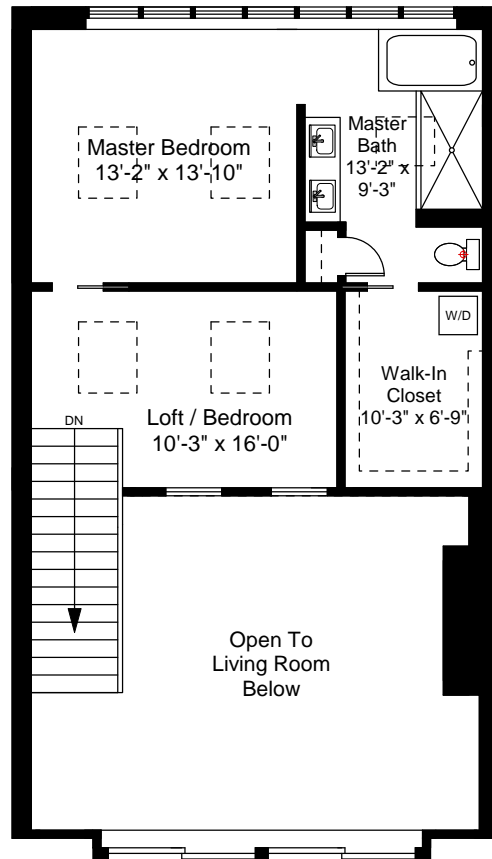

First Floor Plan
Ceiling Height = 8'-0"

Second Floor Plan
Vaulted Ceiling Height = 9'-4"

39-8 Commercial Wharf
Boston, MA 02110

1

Completed: March, 2011

Note: Dimensions are not guaranteed and are provided for informational purposes only.

NEW ENGLAND
FLOOR PLANS
& PHOTOGRAPHY
(800) 328-0217