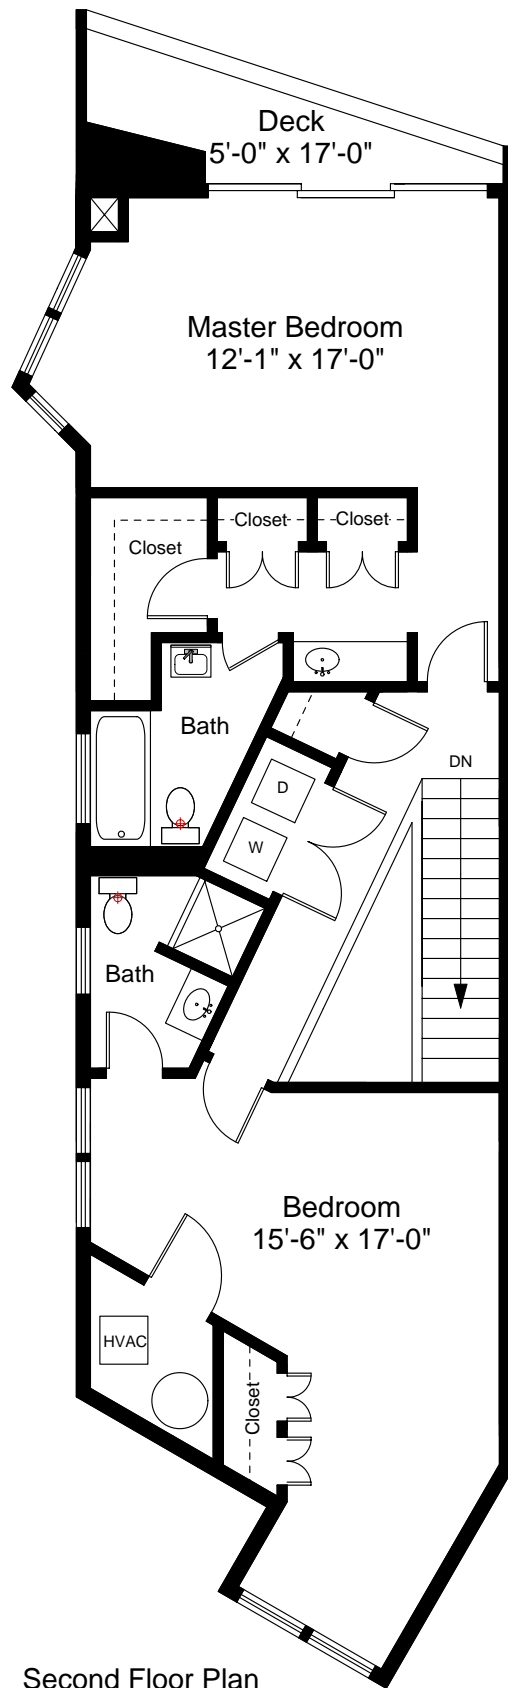

First Floor Plan
Ceiling Height = 8'-3"

Second Floor Plan
Ceiling Height = 7'-10"

4 Constellation Wharf
Charlestown, MA 02129

Scale 1/8" = 1'-0"

1

Completed: October, 2007

Note: Dimensions are not guaranteed and are provided for informational purposes only.