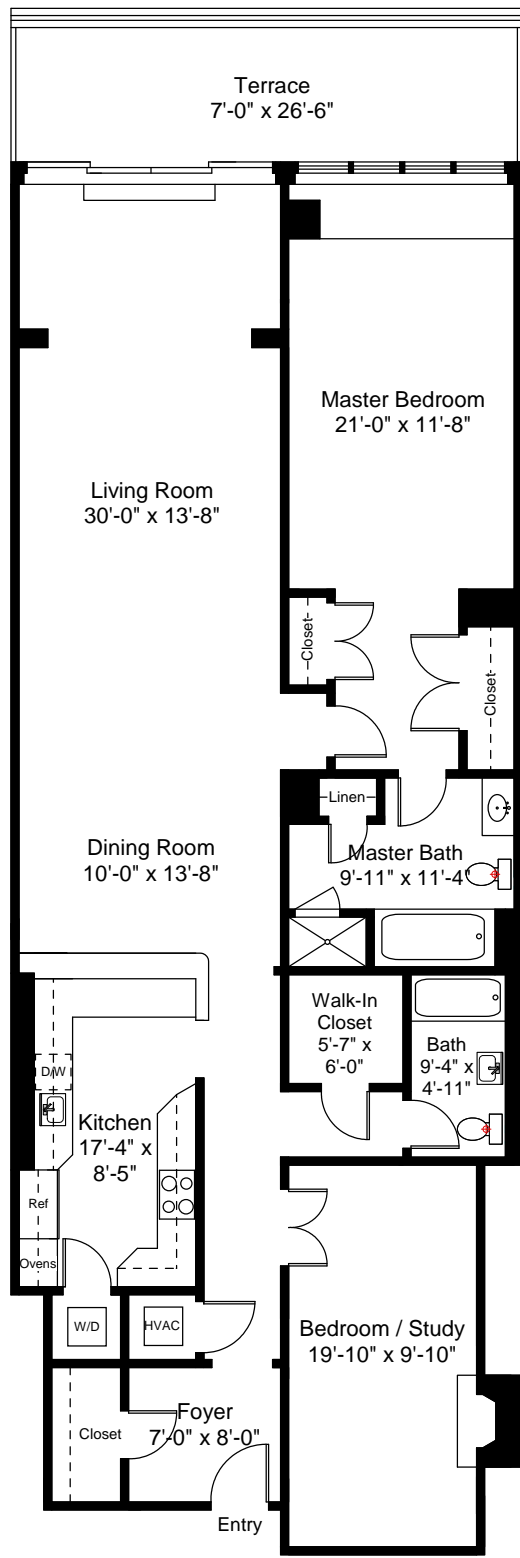

Flagship Wharf
 197 Eighth Street
 Charlestown, MA 02129

Unit 419 Floor Plan
 Ceiling Height = 9'-8"

Scale 1" = 10'-0"

1

Completed: February, 2011

Note: Dimensions are not guaranteed and are provided for informational purposes only.

NEW ENGLAND
 FLOOR PLANS
 & PHOTOGRAPHY
 (800) 328-0217