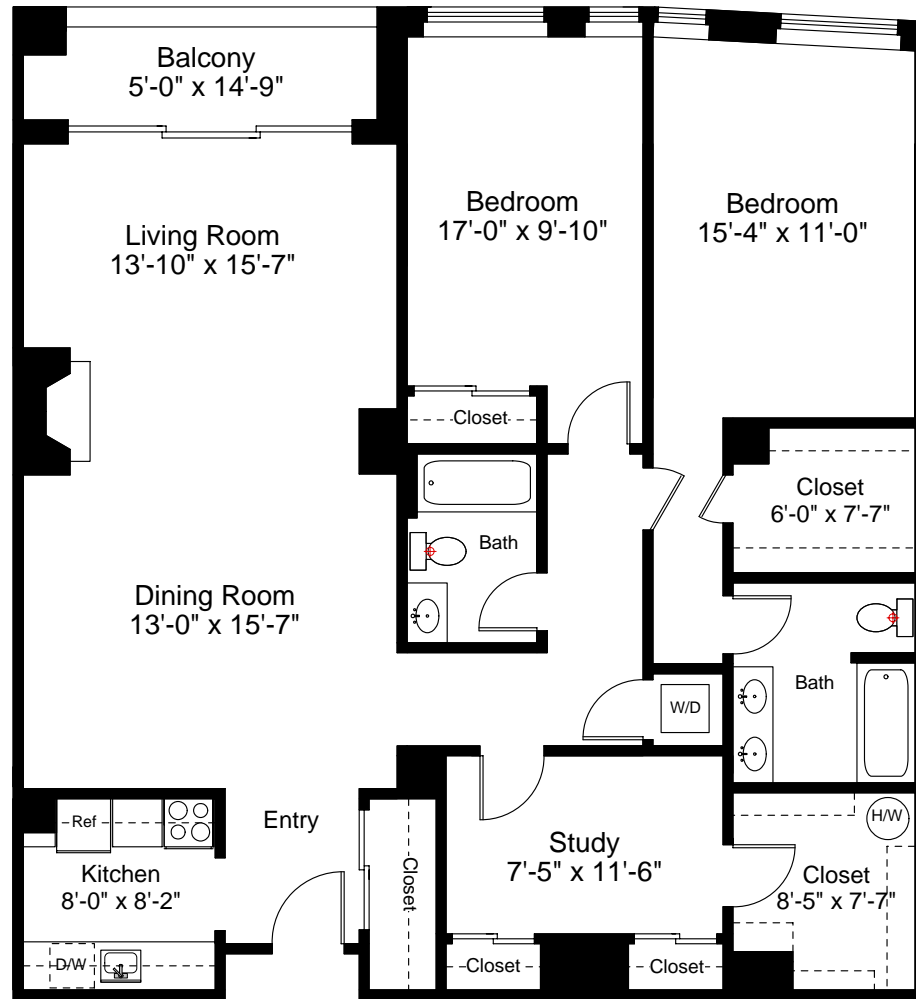

Unit 705 Floor Plan
 Ceiling Height = 9'-2"

300 Commercial Street, Unit 705
 Boston, MA 02109

Completed: January, 2006

Note: Dimensions are not guaranteed and are provided for informational purposes only.

Scale 1/8" = 1'-0"

© 2005 New England Floor Plans.com
 Licensed to Boston Virtual Imaging