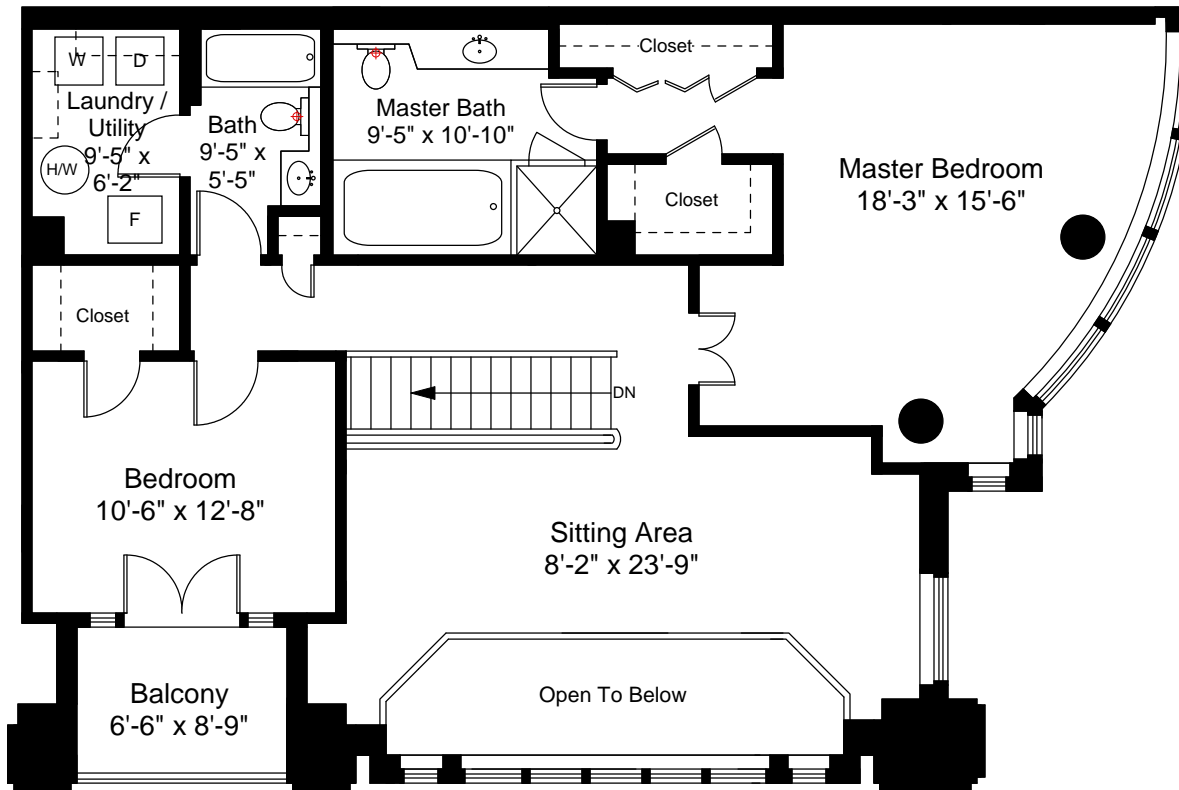

First Floor Plan
Ceiling Height = 8'-0"

20 Rows Wharf, TH08
Boston, MA 02110

Scale 1/8" = 1'-0"

Completed: March, 2010

Note: Dimensions are not guaranteed and are provided for informational purposes only.

Second Floor Plan
Ceiling Height = 8'-0"

20 Rows Wharf, TH08
Boston, MA 02110

Scale 1/8" = 1'-0"

Completed: March, 2010
Note: Dimensions are not guaranteed and are provided for informational purposes only.