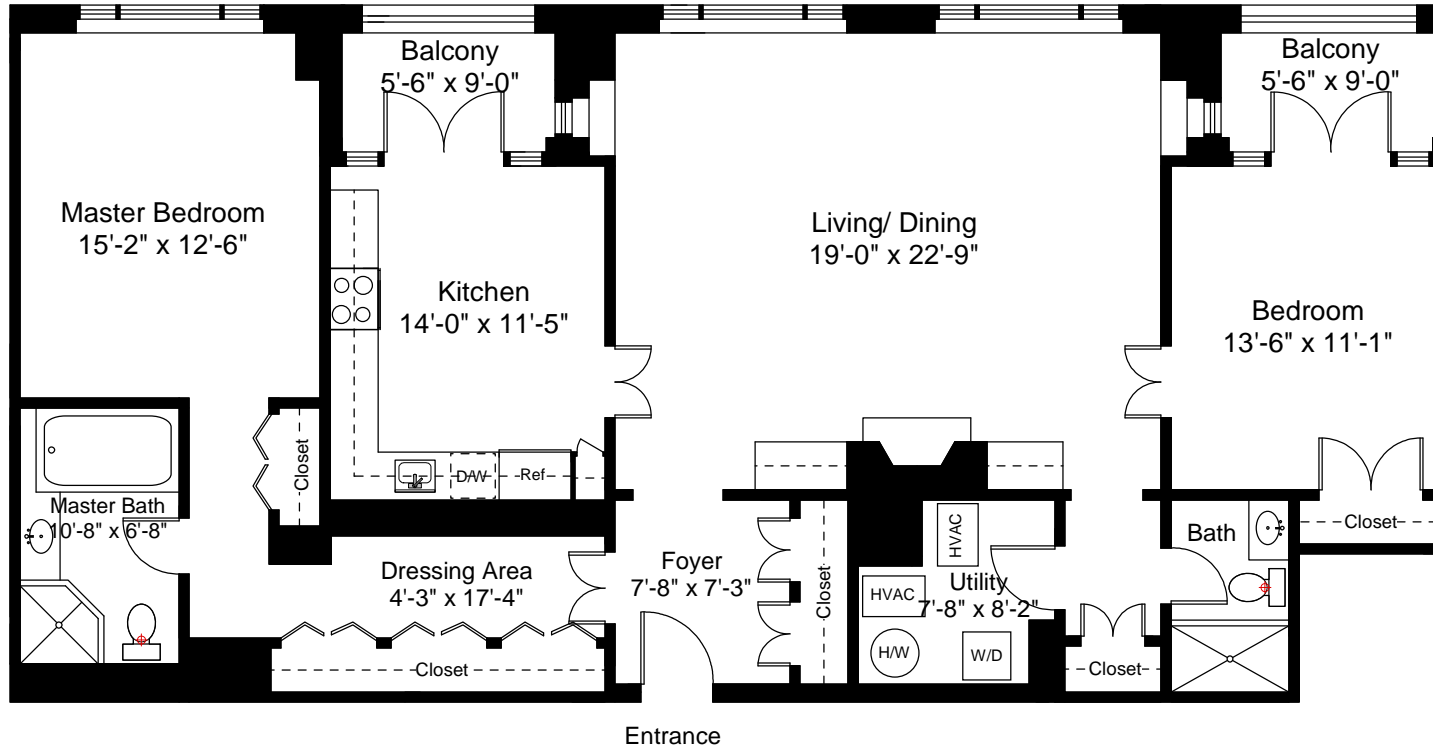

South Facing - Harbor Views

Unit 706 Floor Plan
Ceiling Height = 8'-2"

20 Rows Wharf
Boston, MA 02110

Scale 1/8" = 1'-0"

Completed: January, 2009

Note: Dimensions are not guaranteed and are provided for informational purposes only.