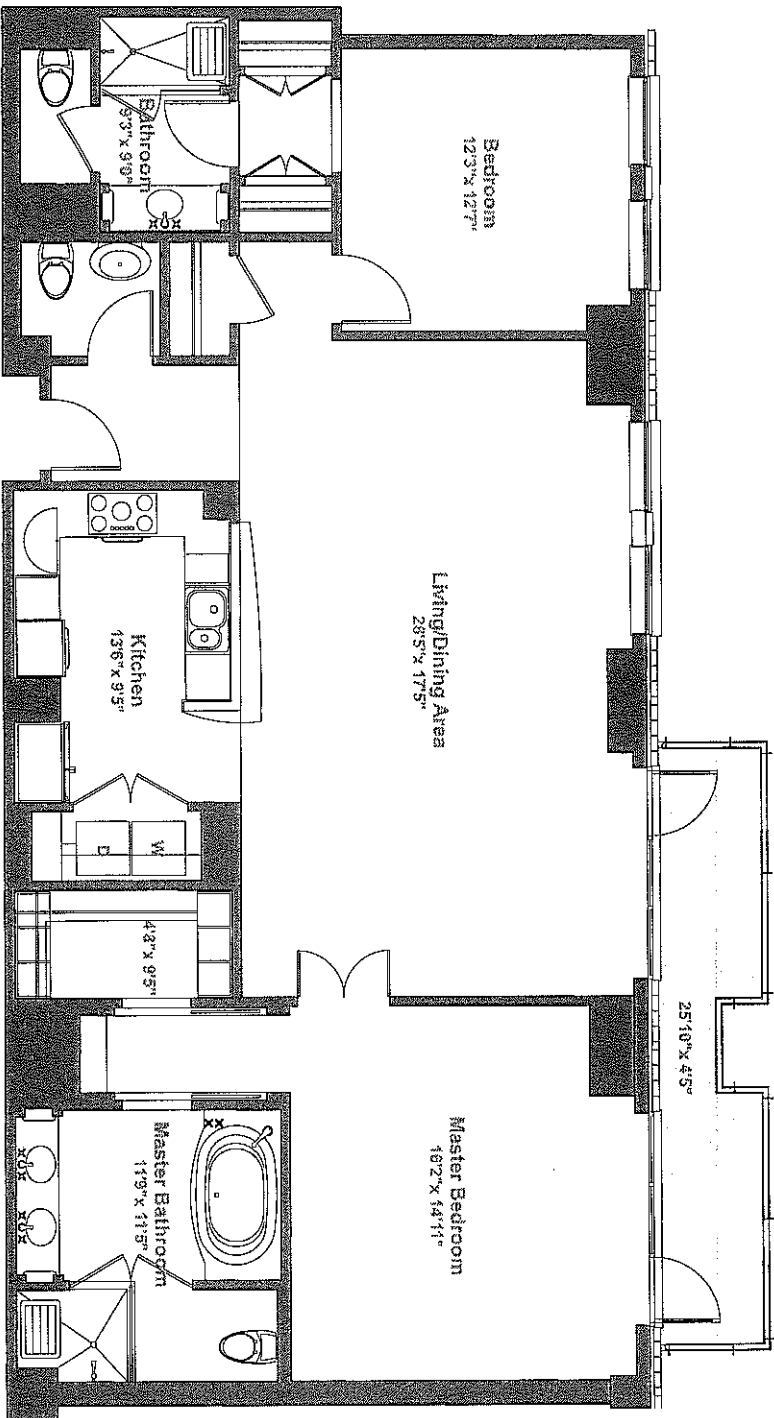

BATTERY WHARF
utopia engineered

Unit 4308
 1,614 Sq. Ft.
 2 Bedrooms
 2.5 Bathrooms

The above dimensions are approximate and are subject to change without notice.