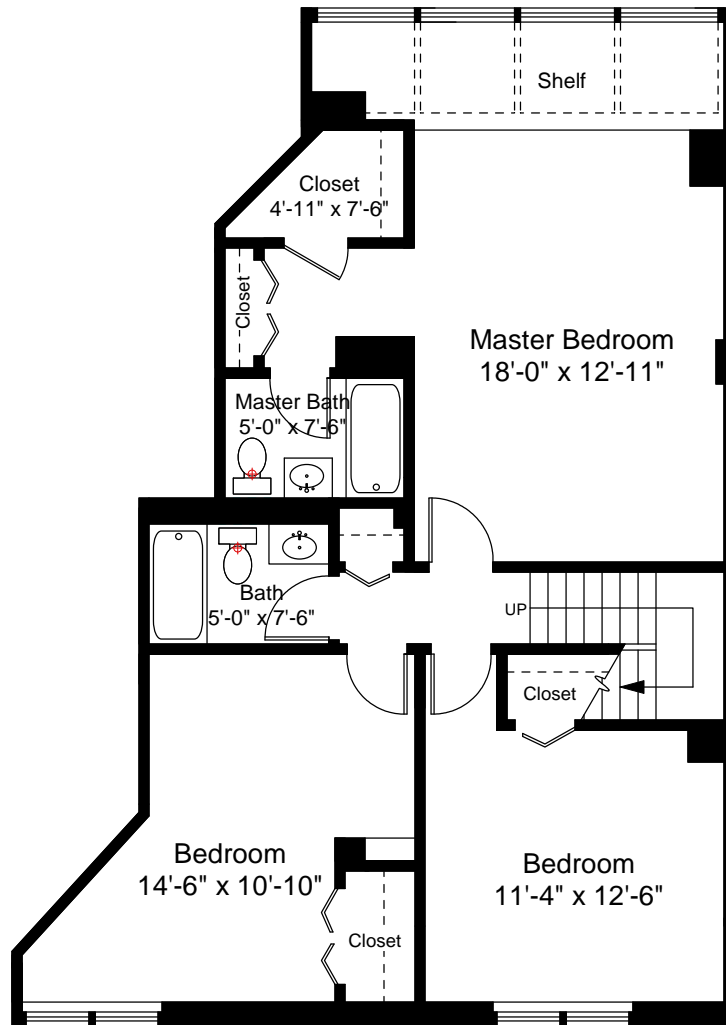

Upper Level Floor Plan
Ceiling Height = 8'-0"

357 Commercial Street, Unit 810
Boston, MA 02109

Scale 1/8" = 1'-0"

1

Completed: May, 2011

Note: Dimensions are not guaranteed and are provided for informational purposes only.

NEW ENGLAND
FLOOR PLANS
& PHOTOGRAPHY
(800) 328-0217

Lower Level Floor Plan
Ceiling Height = 8'-0"

357 Commercial Street, Unit 810
Boston, MA 02109

Scale 1/8" = 1'-0"

2

Completed: May, 2011

Note: Dimensions are not guaranteed and are provided for informational purposes only.